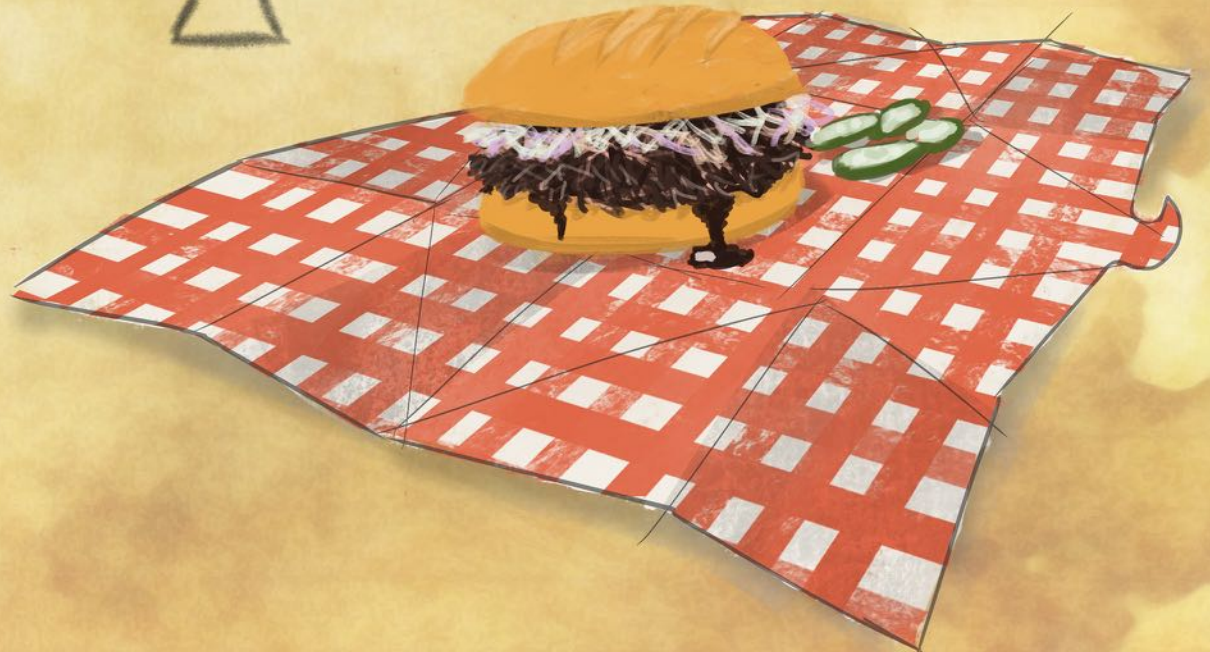

A handprint cutout on aged, textured paper. The interior of the handprint is filled with a vibrant, colorful forest scene featuring green moss, ferns, and a small stream. The text "HIDEAWAY GROVE" is written in a white, stylized, outlined font across the center of the handprint.

Original Render by 3D Artist

Final Concept Rendering

Original Render by 3D Artist

Final Concept Rendering

PICNIC POINT

PIXEL FISH

INTERACTIVE MURAL

SCAD STUDENT ARTIST: Caitlyn Smith
IN SUPPORT OF: Savannah Pet Rescue