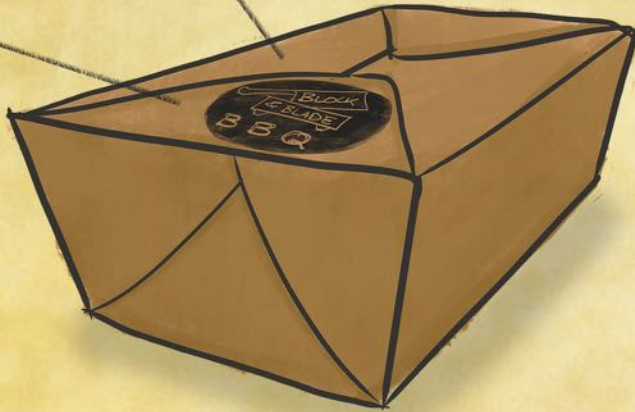

A handprint cutout on aged, textured paper. The interior of the handprint is filled with a vibrant, colorful forest scene featuring green moss, ferns, and a small stream. The text "HIDEAWAY GROVE" is written in a white, stylized, outlined font across the center of the handprint.

Original Render by 3D Artist

Final Concept Rendering

Original Render by 3D Artist

Final Concept Rendering

PICNIC POINT

PIXEL FISH

INTERACTIVE MURAL

SCAD STUDENT ARTIST: Caitlyn Smith
IN SUPPORT OF: Savannah Pet Rescue