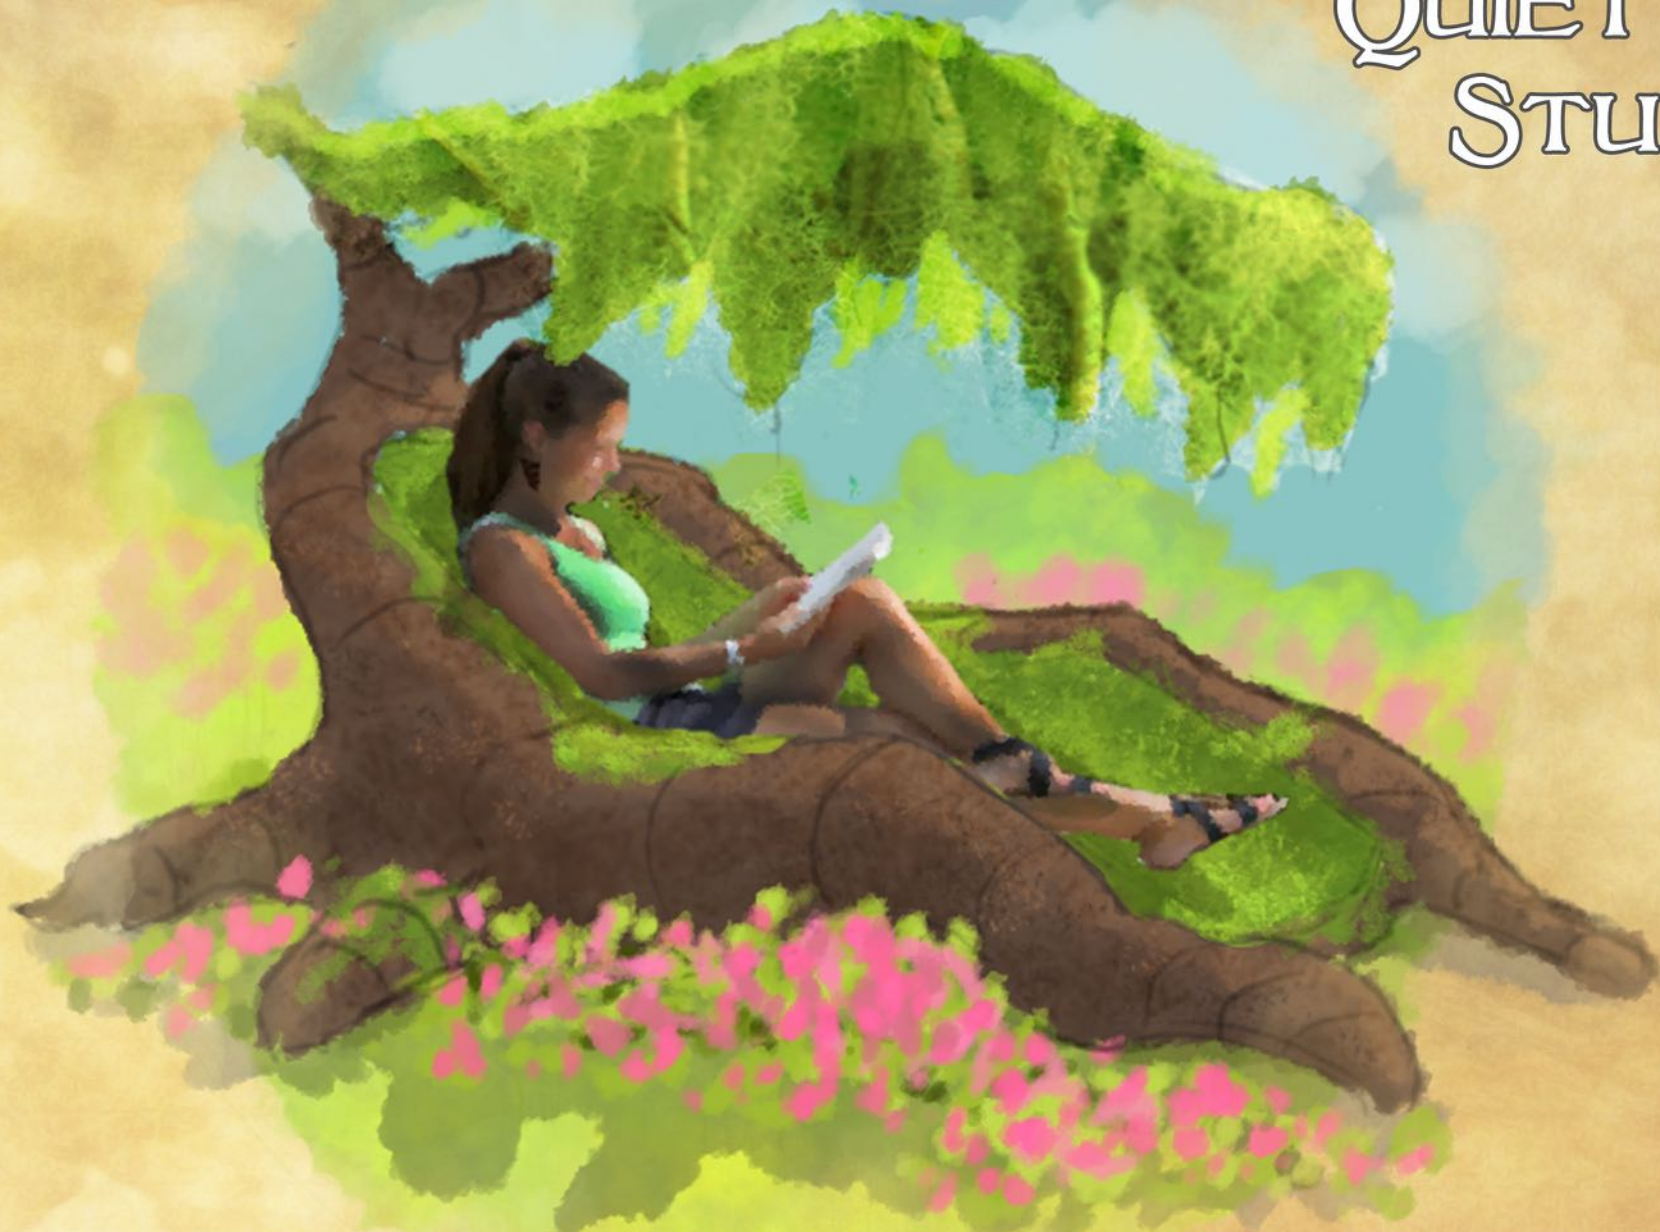

A handprint cutout on aged, textured paper. The interior of the handprint is filled with a vibrant, colorful forest scene featuring green moss, ferns, and a small stream. The text "HIDEAWAY GROVE" is written in a white, stylized, outlined font across the center of the handprint.

HIDEAWAY GROVE

HIDEAWAY GROVE

QUIET FOREST STUDY NOOKS

QUIET FOREST STUDY NOOKS

QUIET FOREST STUDY NOOKS

ENTRANCE

INTERACTIVE GALLERIES

PICNIC POINT

Original Render by 3D Artist

Final Concept Rendering

Original Render by 3D Artist

Final Concept Rendering

PICNIC POINT

PIXEL FISH

INTERACTIVE MURAL

SCAD STUDENT ARTIST: Caitlyn Smith
IN SUPPORT OF: Savannah Pet Rescue