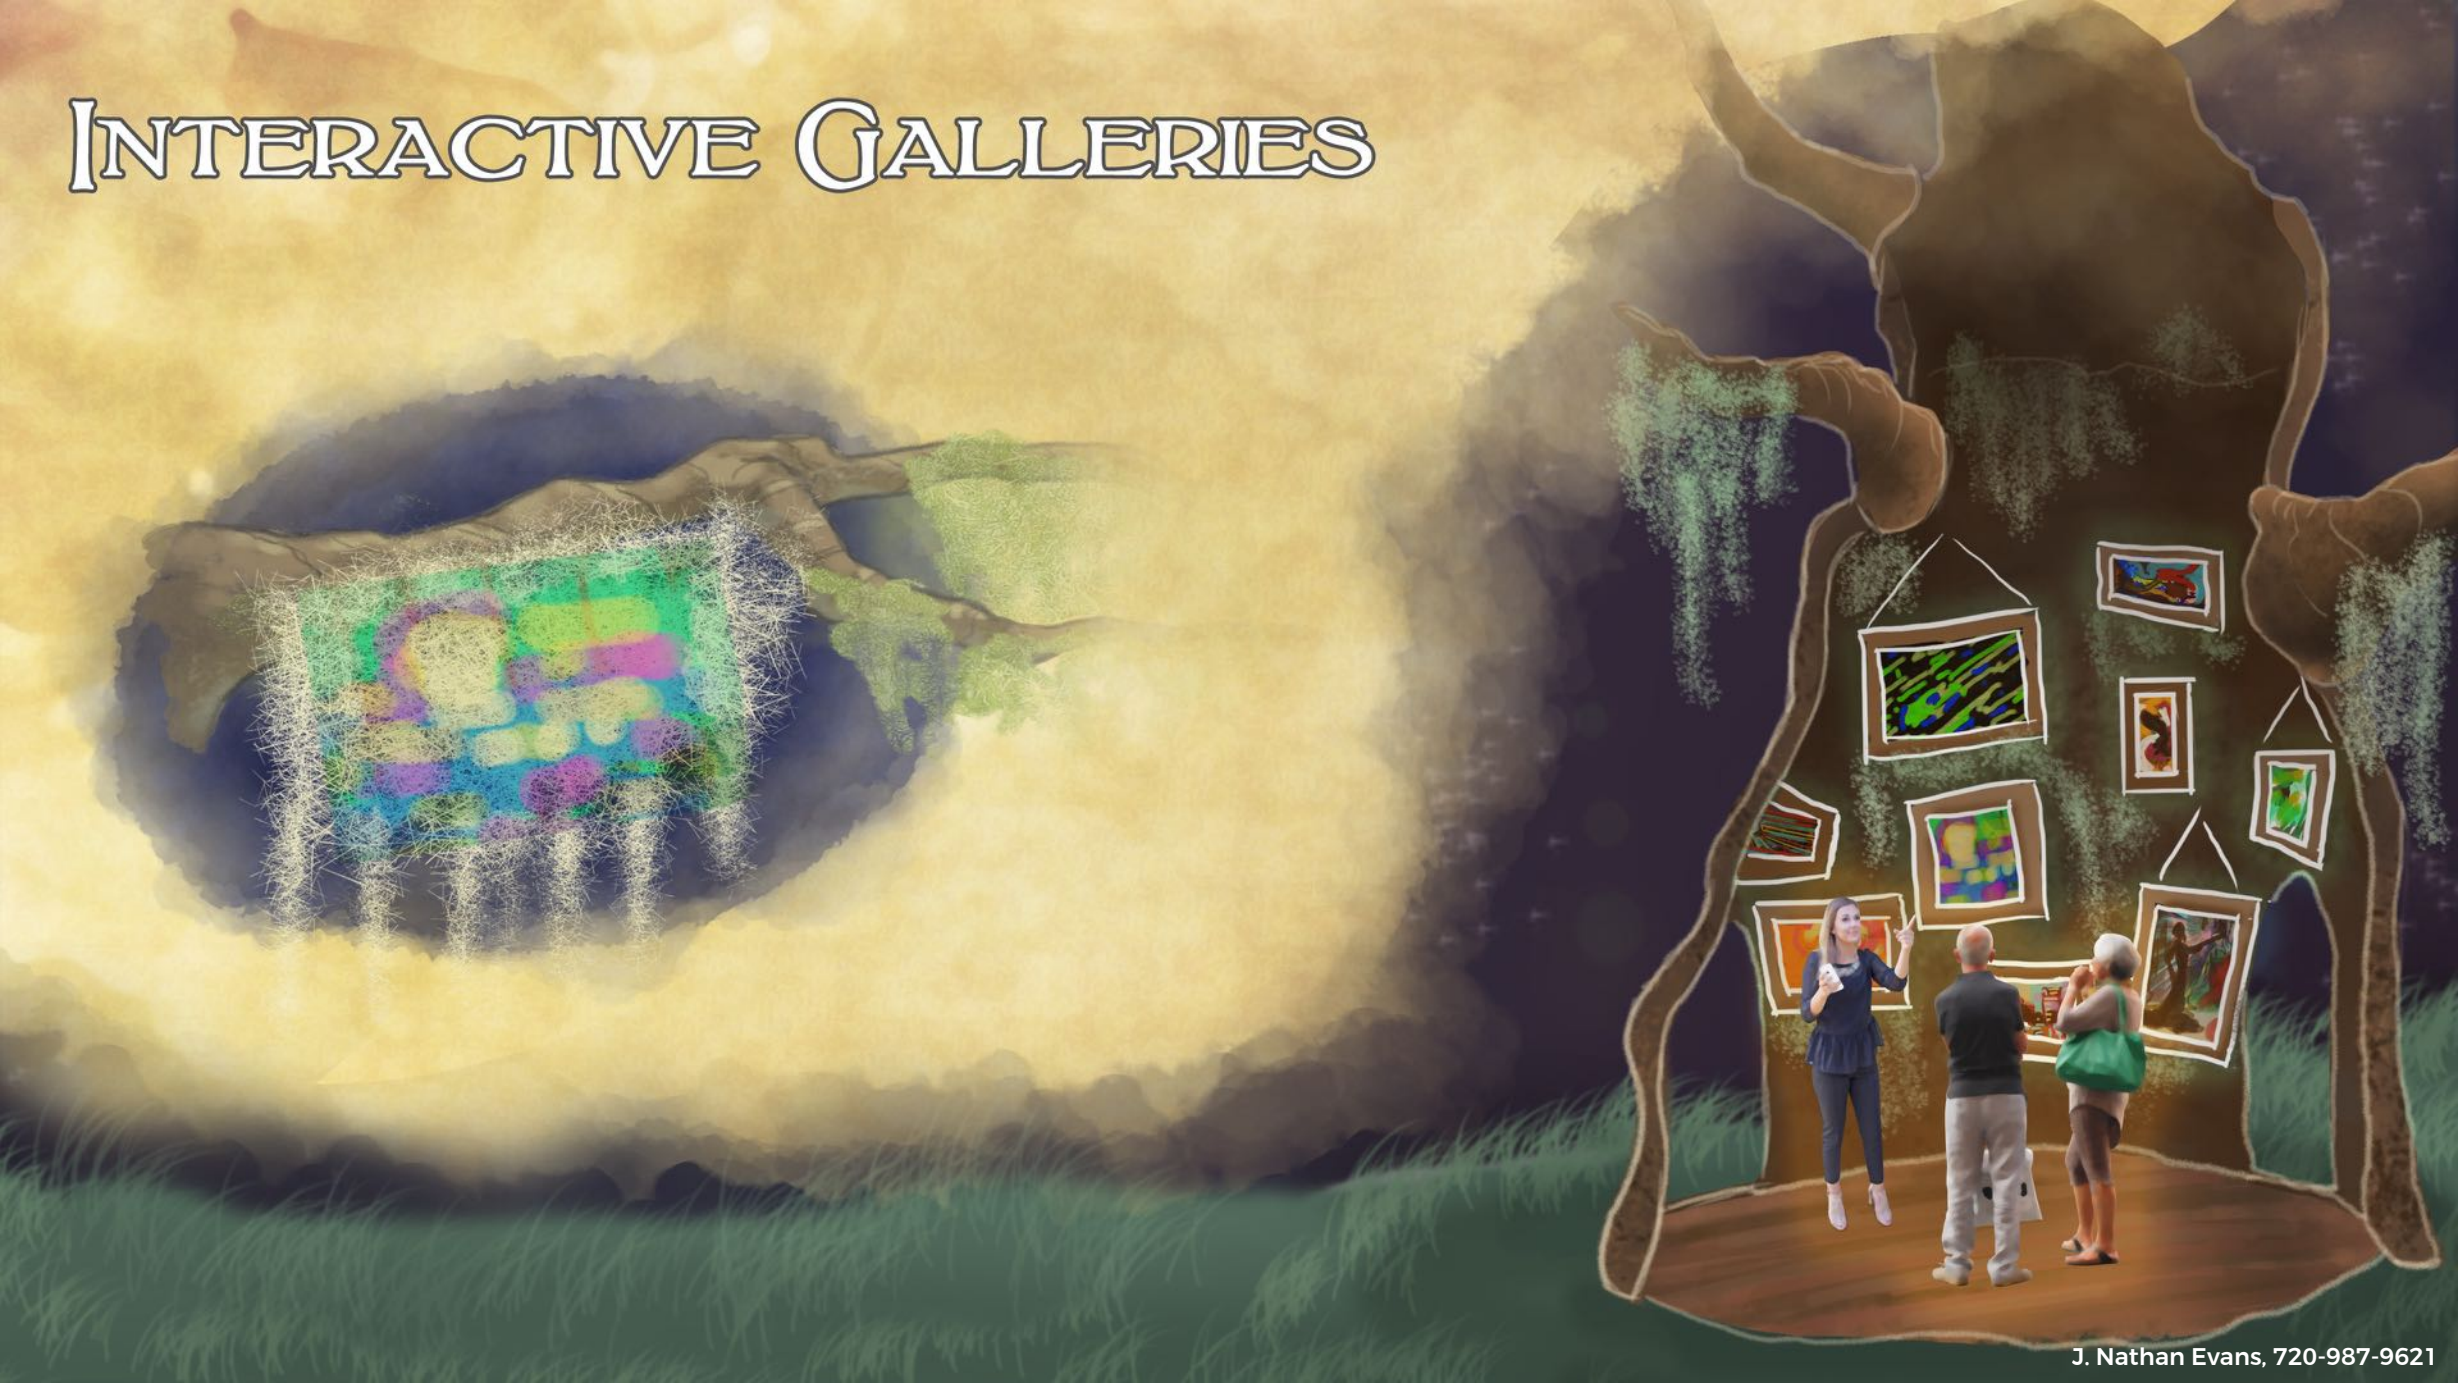

A handprint cutout on aged, textured paper. The interior of the handprint is filled with a vibrant, colorful forest scene featuring green moss, ferns, and a small stream. The text "HIDEAWAY GROVE" is written in a white, stylized, outlined font across the center of the handprint.

HIDEAWAY GROVE

HIDEAWAY GROVE

QUIET FOREST STUDY NOOKS

QUIET FOREST STUDY NOOKS

QUIET FOREST STUDY NOOKS

ENTRANCE

INTERACTIVE GALLERIES

PICNIC POINT

Original Render by 3D Artist

Final Concept Rendering

Original Render by 3D Artist

Final Concept Rendering

PICNIC POINT

PIXEL FISH

INTERACTIVE MURAL

SCAD STUDENT ARTIST: Caitlyn Smith
IN SUPPORT OF: Savannah Pet Rescue