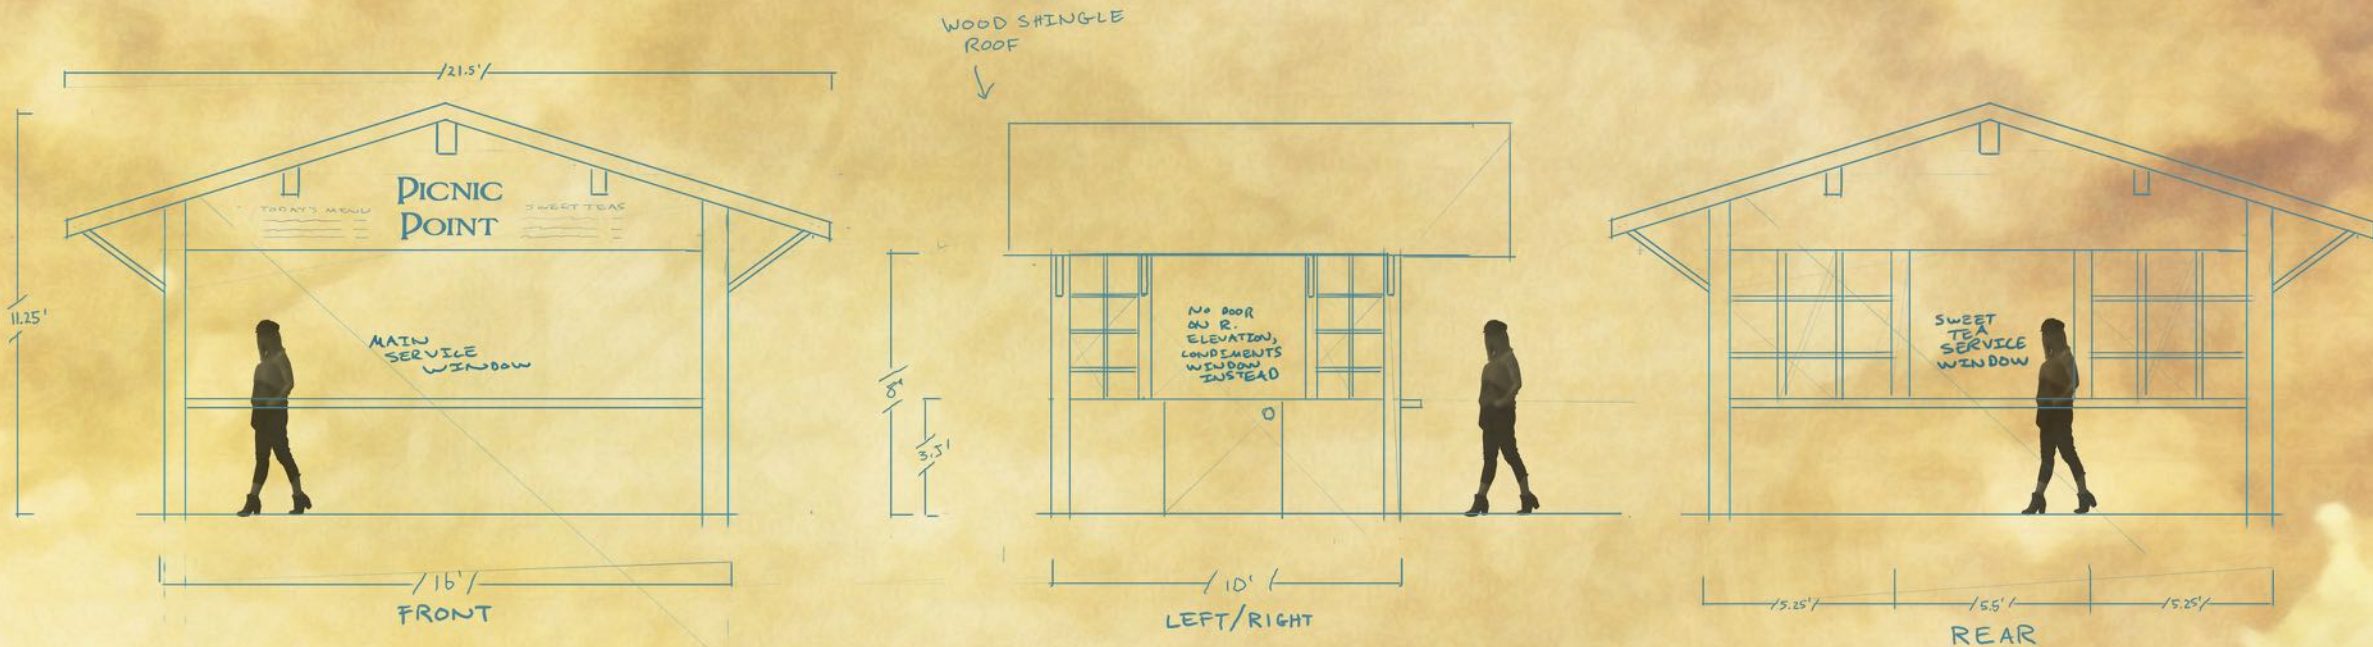

A handprint cutout on aged, textured paper. The interior of the handprint is filled with a vibrant, colorful forest scene featuring green moss, ferns, and a small stream. The text "HIDEAWAY GROVE" is written in a white, stylized, outlined font across the center of the handprint.

HIDEAWAY GROVE

HIDEAWAY GROVE

QUIET FOREST STUDY NOOKS

QUIET FOREST STUDY NOOKS

QUIET FOREST STUDY NOOKS

ENTRANCE

INTERACTIVE GALLERIES

PICNIC POINT

Original Render by 3D Artist

Final Concept Rendering

Original Render by 3D Artist

Final Concept Rendering

PICNIC POINT

PIXEL FISH

INTERACTIVE MURAL

SCAD STUDENT ARTIST: Caitlyn Smith
IN SUPPORT OF: Savannah Pet Rescue